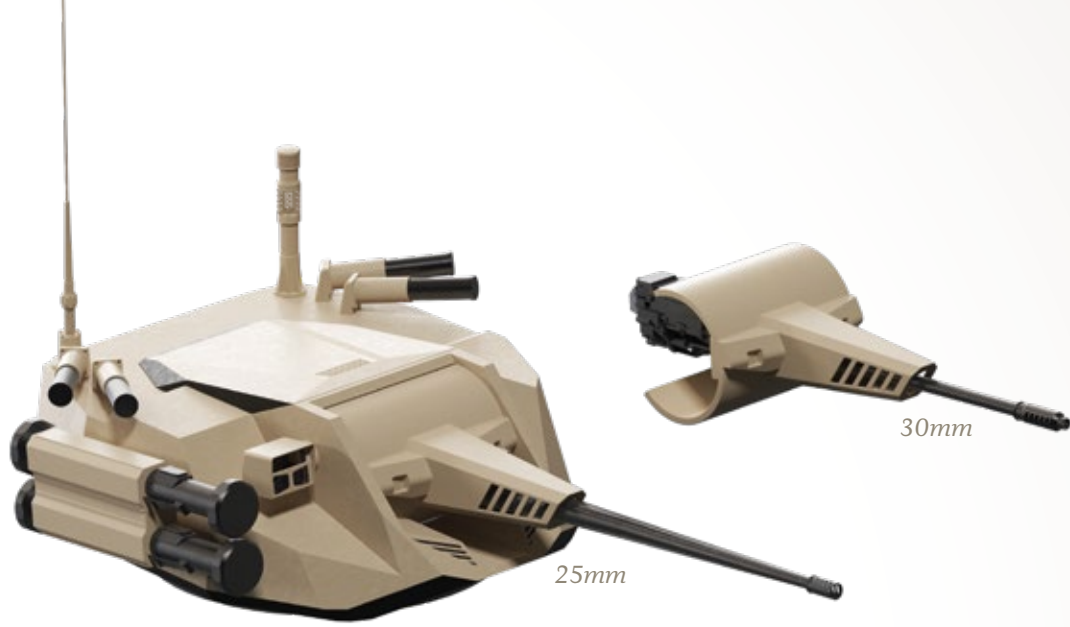

COCKERILL® CPWS GEN. 2

MULTI-MISSION | PROTECTED | LIGHT

WEAPON SYSTEMS

Multi-Cannon 25-30
Protected loading

Multi-Configuration
Missile Launcher

THROUGH-LIFE
SUPPORT

Maintenance
Training

Upgrade
Simulation

MULTI-MISSION - PROTECTED - HIGH

« Due to the **unique design** of its **mobile** and **removable hatch**, the Cockerill® CPWS Gen. 2 is **multi-mission** capable. It can accommodate **25mm and 30mm** calibre cannons and an **anti-tank missile** capability. Last but not least, this light system allows for **under-armour reloading**, thus maximizing the **protection** of the crews. »